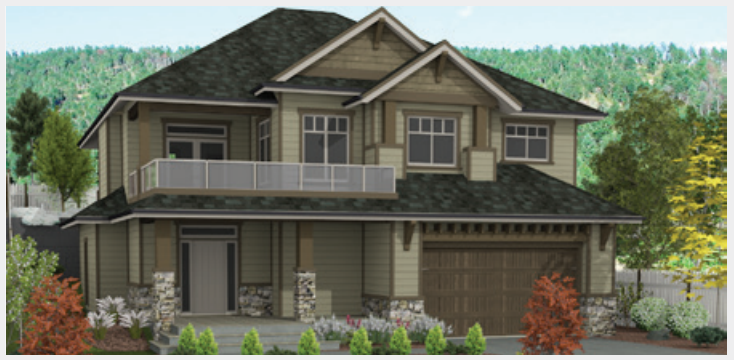

Morgan WALK-UP

 1,704 finished sq ft

 2 storey

 2

 3

 45 ft width

 50 ft depth

MAIN FLOOR

 1,429 finished sq ft

** Suite option is available*

MAIN FLOOR

rykon.ca

250 712 9664

RYKON™

Morgan WALK-UP

LOWER FLOOR

 275 finished sq ft

 892 unfinished sq ft

 571 garage sq ft

**Suite option is available*

LOWER FLOOR

rykon.ca

250 712 9664

RYKON™