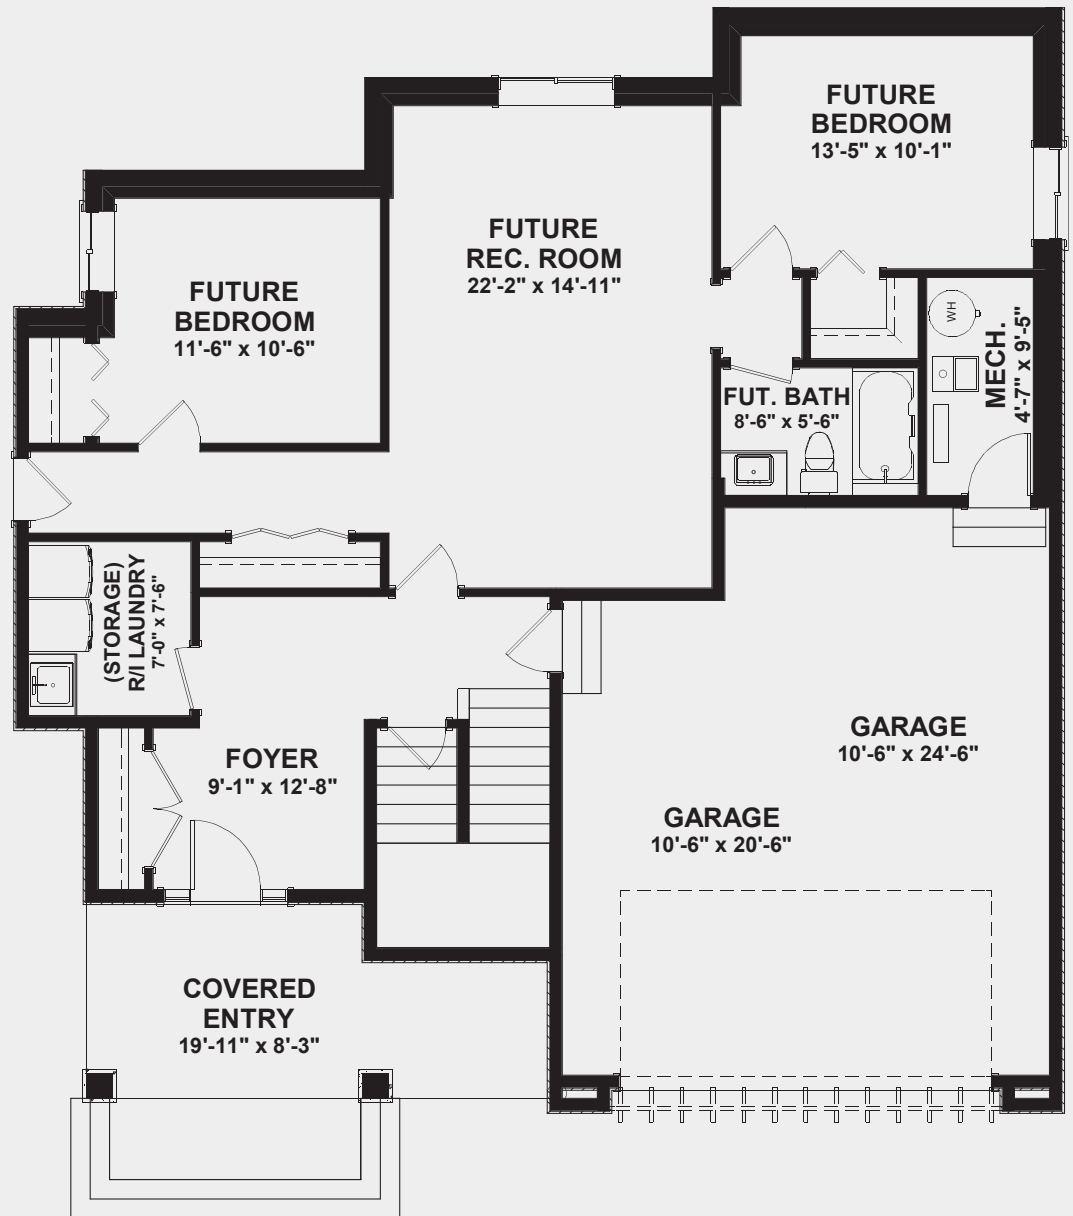

Morgan WALK-UP

 1,704 finished sq ft

 2 storey

 2

 3

 45 ft width

 50 ft depth

MAIN FLOOR

 1,429 finished sq ft

** Suite option is available*

MAIN FLOOR

rykon.ca

250 712 9664

RYKON™

Morgan WALK-UP

LOWER FLOOR

 275 finished sq ft

 892 unfinished sq ft

 571 garage sq ft

**Suite option is available*

LOWER FLOOR

rykon.ca

250 712 9664

RYKON™